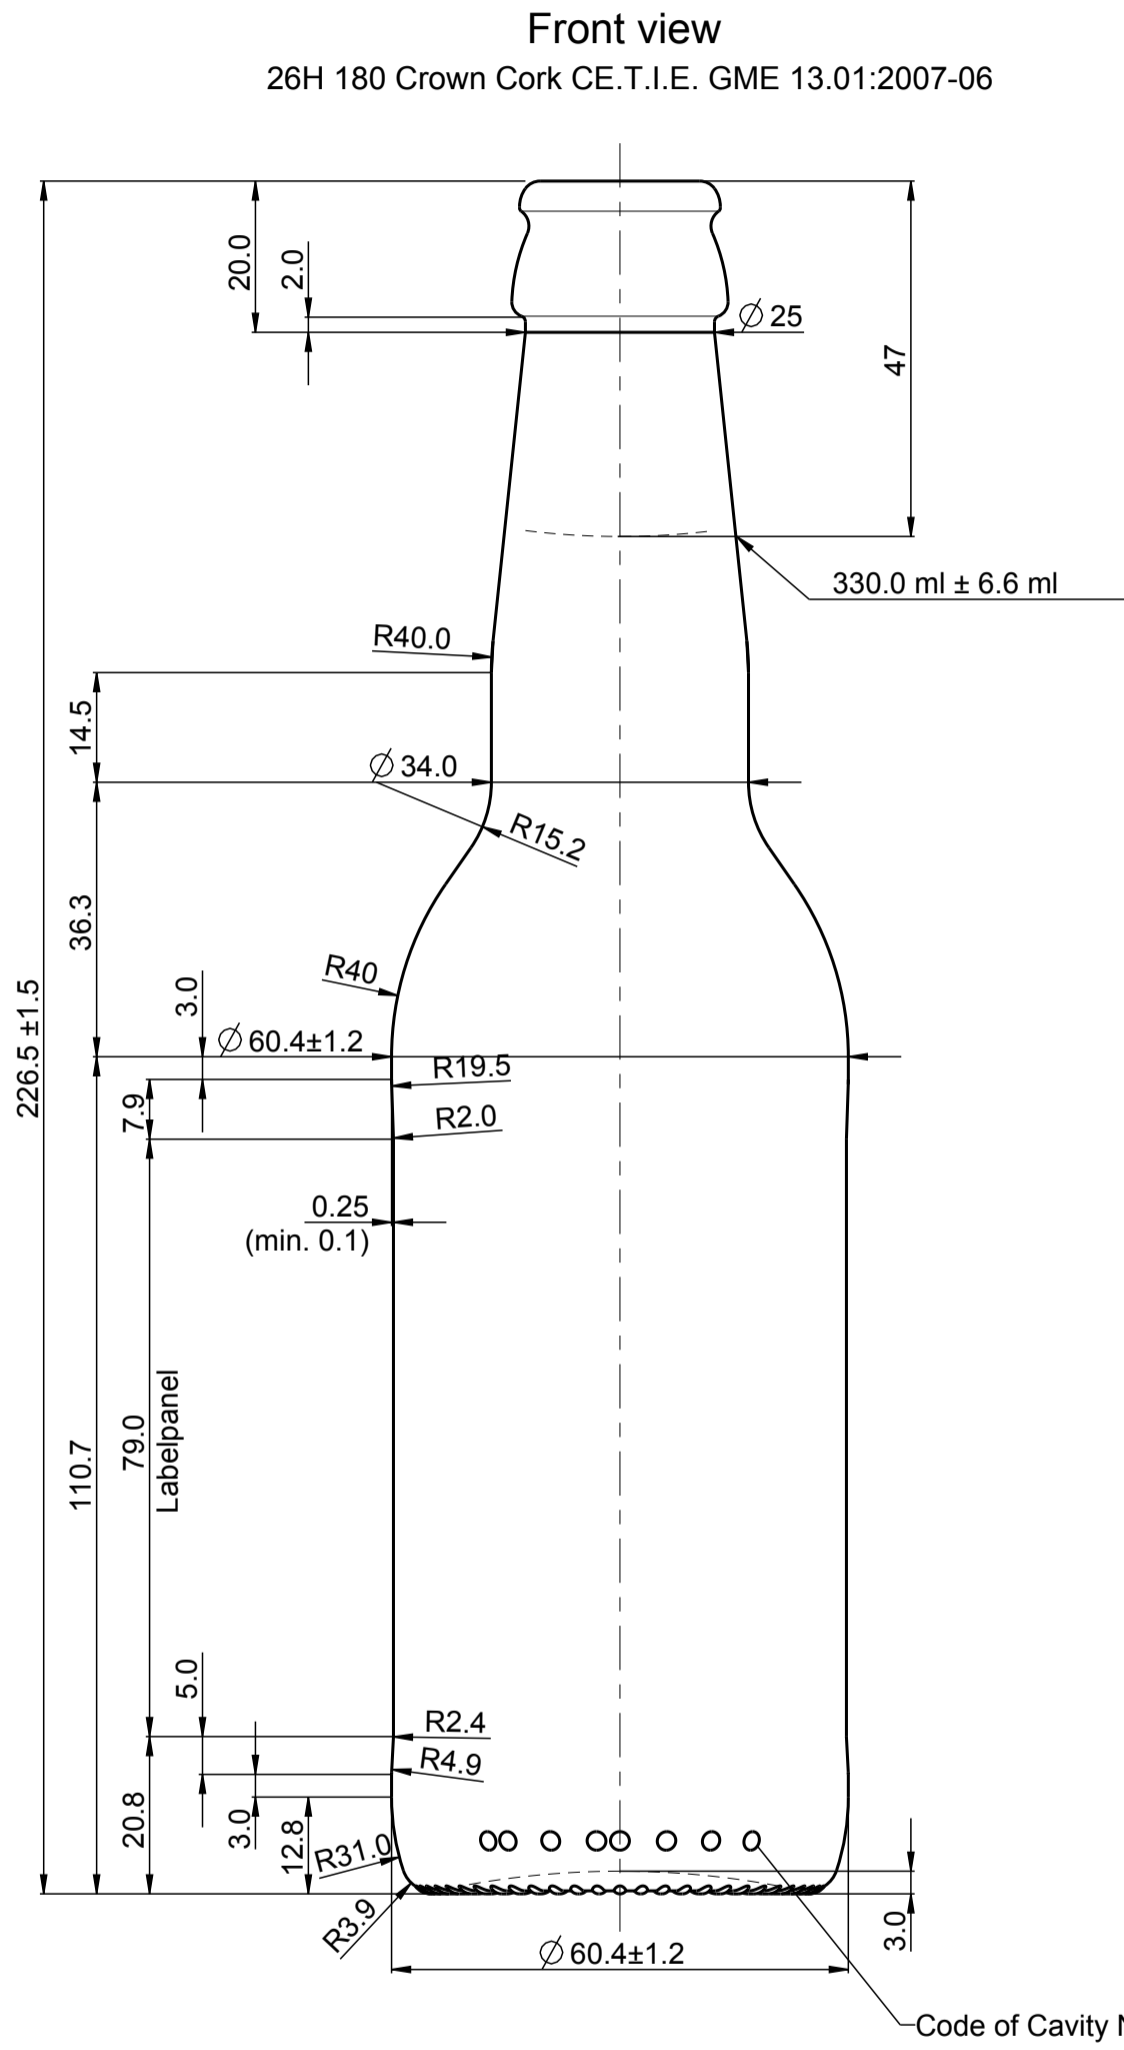

COLOUR	SAP SPEAKING NO	SAP MATERIAL NO
Standard amber	20-13715 -0	31003715

0.4 STIPPLE HEIGHT IS INCLUDED IN ALL DIMENSIONS FROM THE BASE

Nenninhalt NOMINAL CAPACITY	330.0 ml ± 6.6 ml	SPECIFICATION AGREEMENTS ARE BASED ON TOLERANCED DIMENSIONS ONLY DO NOT SCALE DRAWING COPYRIGHT RESERVED, NOT TO BE COPIED IN WHOLE OR PART WITHOUT WRITTEN PERMISSION FROM ARDAGH GLASS LTD. ALL DIMENSIONS ARE IN MILLIMETERS Document supervised by SAP, cProject and Windchill PDMLink systems) Allgemeintoleranzen vollautomatisch gefertigter Flaschen gemäß DIN 6129	Product & Mould Design	ArdaghGroup 
Randvollinhalt BRIMFUL CAPACITY	347.0 ml			
Kopfraum VACUITY	17.0 ml (5.2 %)		Glass - Europe	
Mündungsbezeichnung FINISH DESCRIPTION	26H 180 Crown Cork		Gezeichnet DESIGNER	LingemannS
Mündungs-Nummer FINISH NUMBER	AF00400		Datum DATE	04.09.2014
Bohrungsdurchmesser min MINIMUM THROUGH BORE	15.5 mm		Kunde CUSTOMER	Standard
Gewicht WEIGHT NOMINAL	~220 g		Produkt Name / PRODUCT NAME	
Verwendung USAGE	NON RETURNABLE		STD Longneck HH_330_C20_26C2	
Druck CARBONATION	-		Alte Nummer OLD NUMBER	
Kippwinkel TILT ANGLE	16.6°	A First drawing	Zeichnungs Nr./DRAWING NO.	D15739 A
		Änderung/REVISION	Produkt Code / PRODUCT CODE	13715 -0