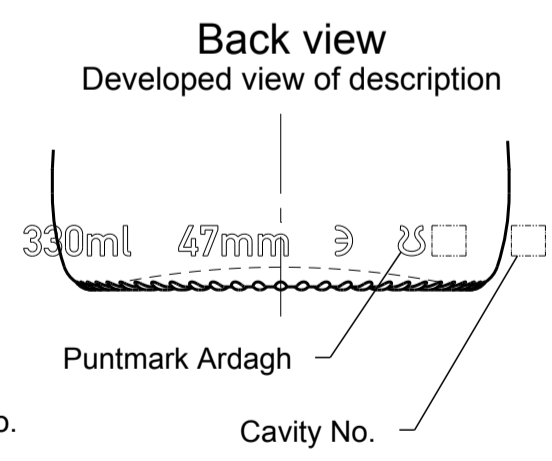

COLOUR	SAP SPEAKING NO	SAP MATERIAL NO
Standard amber	20-13715 -0	31003715

0.4 STIPPLE HEIGHT IS INCLUDED IN ALL DIMENSIONS FROM THE BASE

Nenninhalt NOMINAL CAPACITY	330.0 ml ± 6.6 ml	SPECIFICATION AGREEMENTS ARE BASED ON TOLERANCED DIMENSIONS ONLY DO NOT SCALE DRAWING COPYRIGHT RESERVED, NOT TO BE COPIED IN WHOLE OR PART WITHOUT WRITTEN PERMISSION FROM ARDAGH GLASS LTD. ALL DIMENSIONS ARE IN MILLIMETERS Document supervised by SAP, cProject and Windchill PDMLink systems) Allgemeintoleranzen vollautomatisch gefertigter Flaschen gemäß DIN 6129	Product & Mould Design	ArdaghGroup 
Randvollinhalt BRIMFUL CAPACITY	347.0 ml			
Kopfraum VACUITY	17.0 ml (5.2 %)		Glass - Europe	
Mündungsbezeichnung FINISH DESCRIPTION	26H 180 Crown Cork		Gezeichnet DESIGNER	LingemannS
Mündungs-Nummer FINISH NUMBER	AF00400		Datum DATE	04.09.2014
Bohrungsdurchmesser min MINIMUM THROUGH BORE	15.5 mm		Kunde CUSTOMER	Standard
Gewicht WEIGHT NOMINAL	~220 g		Produkt Name / PRODUCT NAME	
Verwendung USAGE	NON RETURNABLE		STD Longneck HH_330_C20_26C2	
Druck CARBONATION	-		Alte Nummer OLD NUMBER	
Kippwinkel TILT ANGLE	16.6°	A First drawing	Zeichnungs Nr./DRAWING NO.	D15739 A
		Änderung/REVISION	Produkt Code / PRODUCT CODE	13715 -0